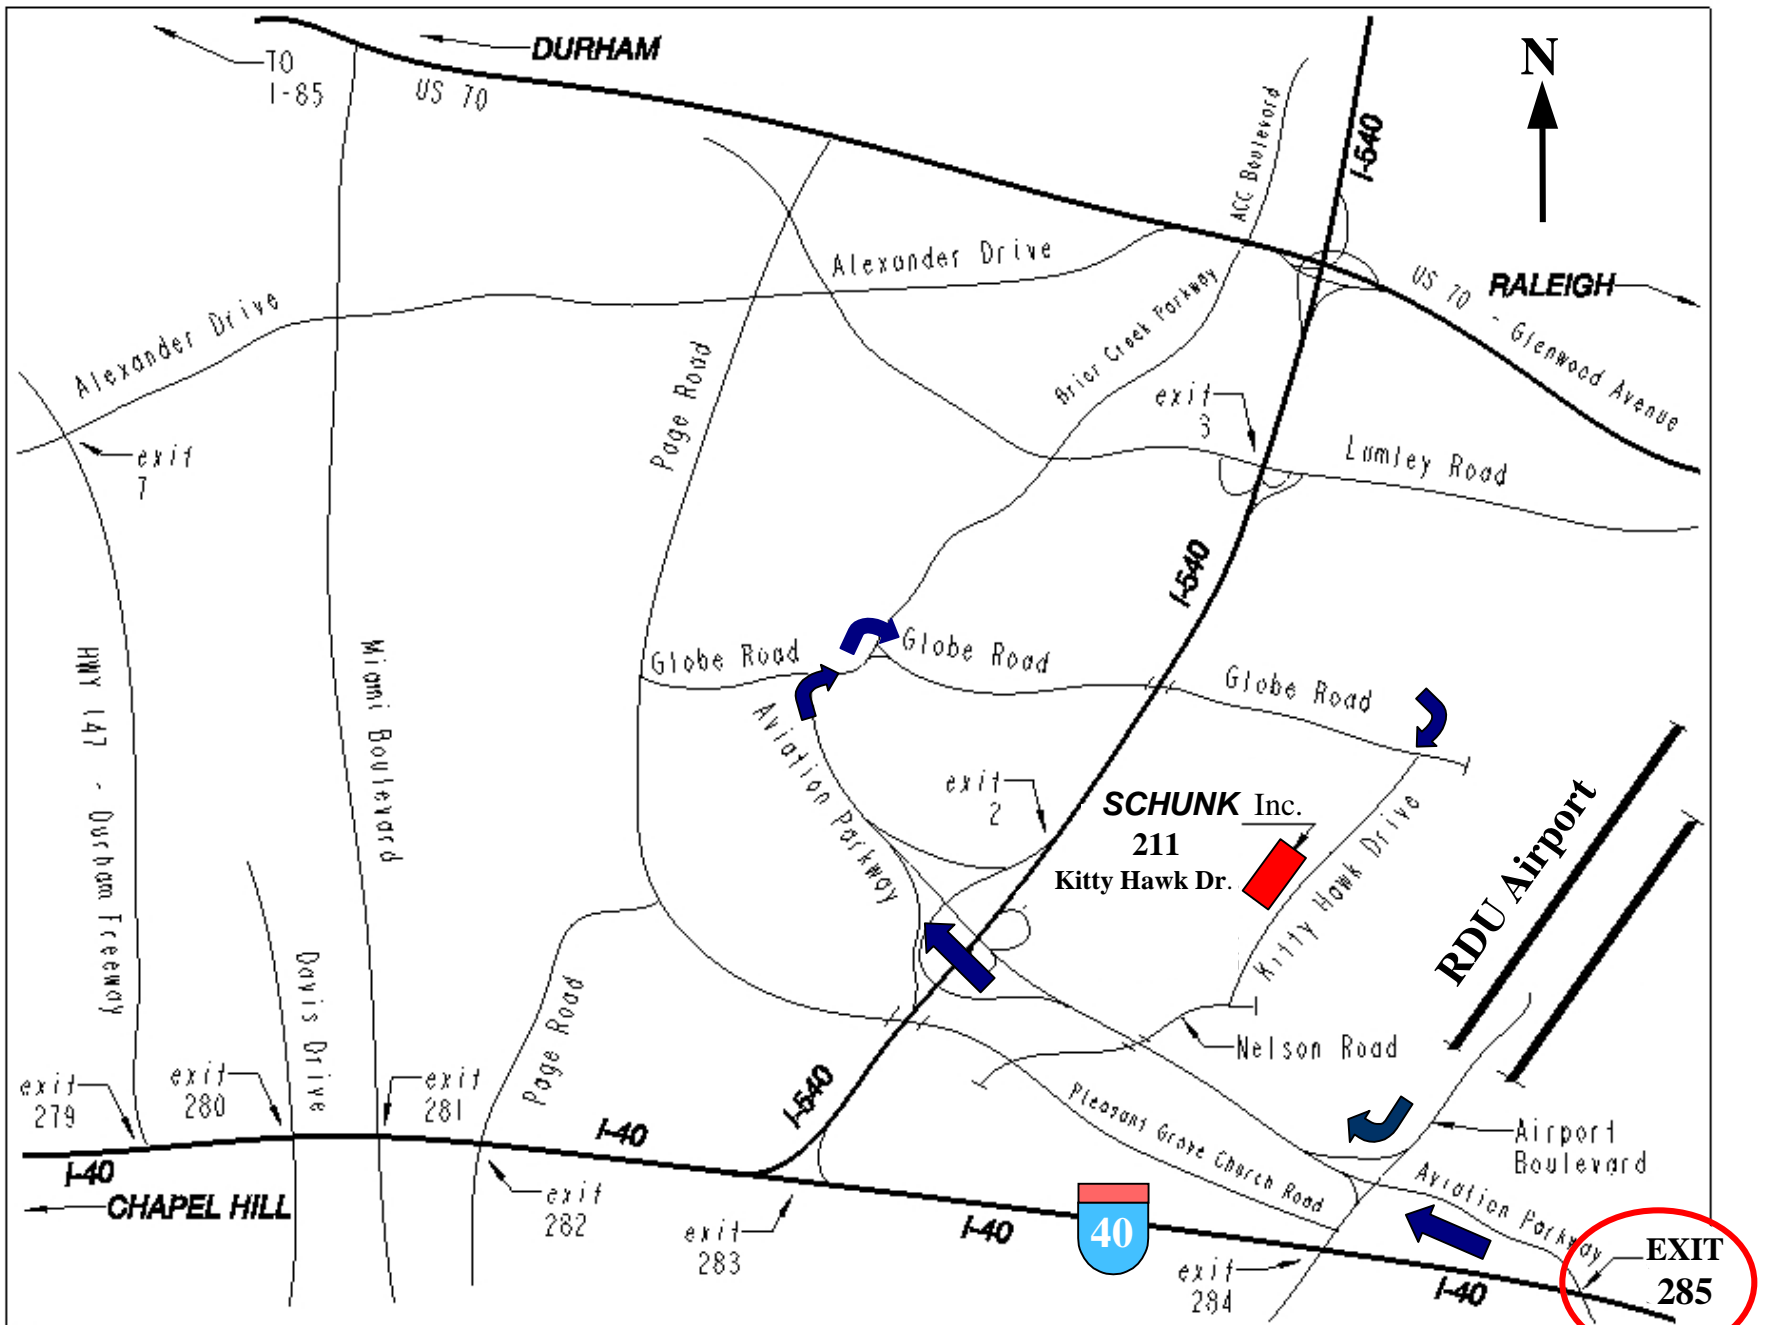

Driving Directions: **RDU Airport – SCHUNK INC.**

- 1 Airport EXIT becomes **AIRPORT BLVD.**
- 2 Take the ramp towards US-70 / AVIATION PKWY **WEST**
- 3 Merge onto **AVIATION PKWY** go 2.3 miles
- 4 Turn **RIGHT** onto **GLOBE RD.** go 300 ft.
- 5 Turn **RIGHT** next, to stay on **GLOBE RD.** go 0.9 miles
- 6 Turn **RIGHT** onto **KITTY HAWK DR.** go 0.4 miles

TOTAL DISTANCE: 4.8 miles

TOTAL ESTIMATED TIME: 11 minutes

Have a safe trip ! See you at SCHUNK !

SCHUNK Inc.

211 Kitty Hawk Drive
Morrisville, NC 27560

Phone: (919) 572-2705

Fax: (919) 572-2818

Toll-Free: (800) 772-4865

EXIT 285